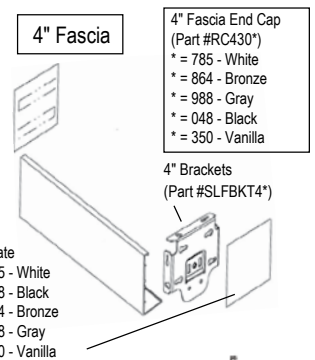

4" Fascia

Fascia Bracket Clip (Part #SLFBKTLCP4-2PK)

4" Skyline Fascia Adjustable Bracket (Part #1020943) White (Part #1020946) Vanilla (Part #1020945) Gray (Part #1020944) Bronze (Part #1020942) Black

4" Skyline Fascia Bracket Kit: (Part #1023017)
1 Standard Bracket & 1 Adjustable Bracket

Standard Bracket for Small Curved Cassette Valance (KIT-RS-010R 2 PACK) (KIT-RS-011R 3 PACK) (Part #VRBKT15 Individual)

Standard Bracket for Medium Curved Cassette Valance (KIT-RS-008R 2 PACK) (KIT-RS-009R 3 PACK) (Part #SB20-00202-025100 Individual)

Standard Bracket for Large Curved Cassette Valance (KIT-RS-006R 2 PACK) (KIT-RS-007R 3 PACK) (Part #V2BKT Individual)