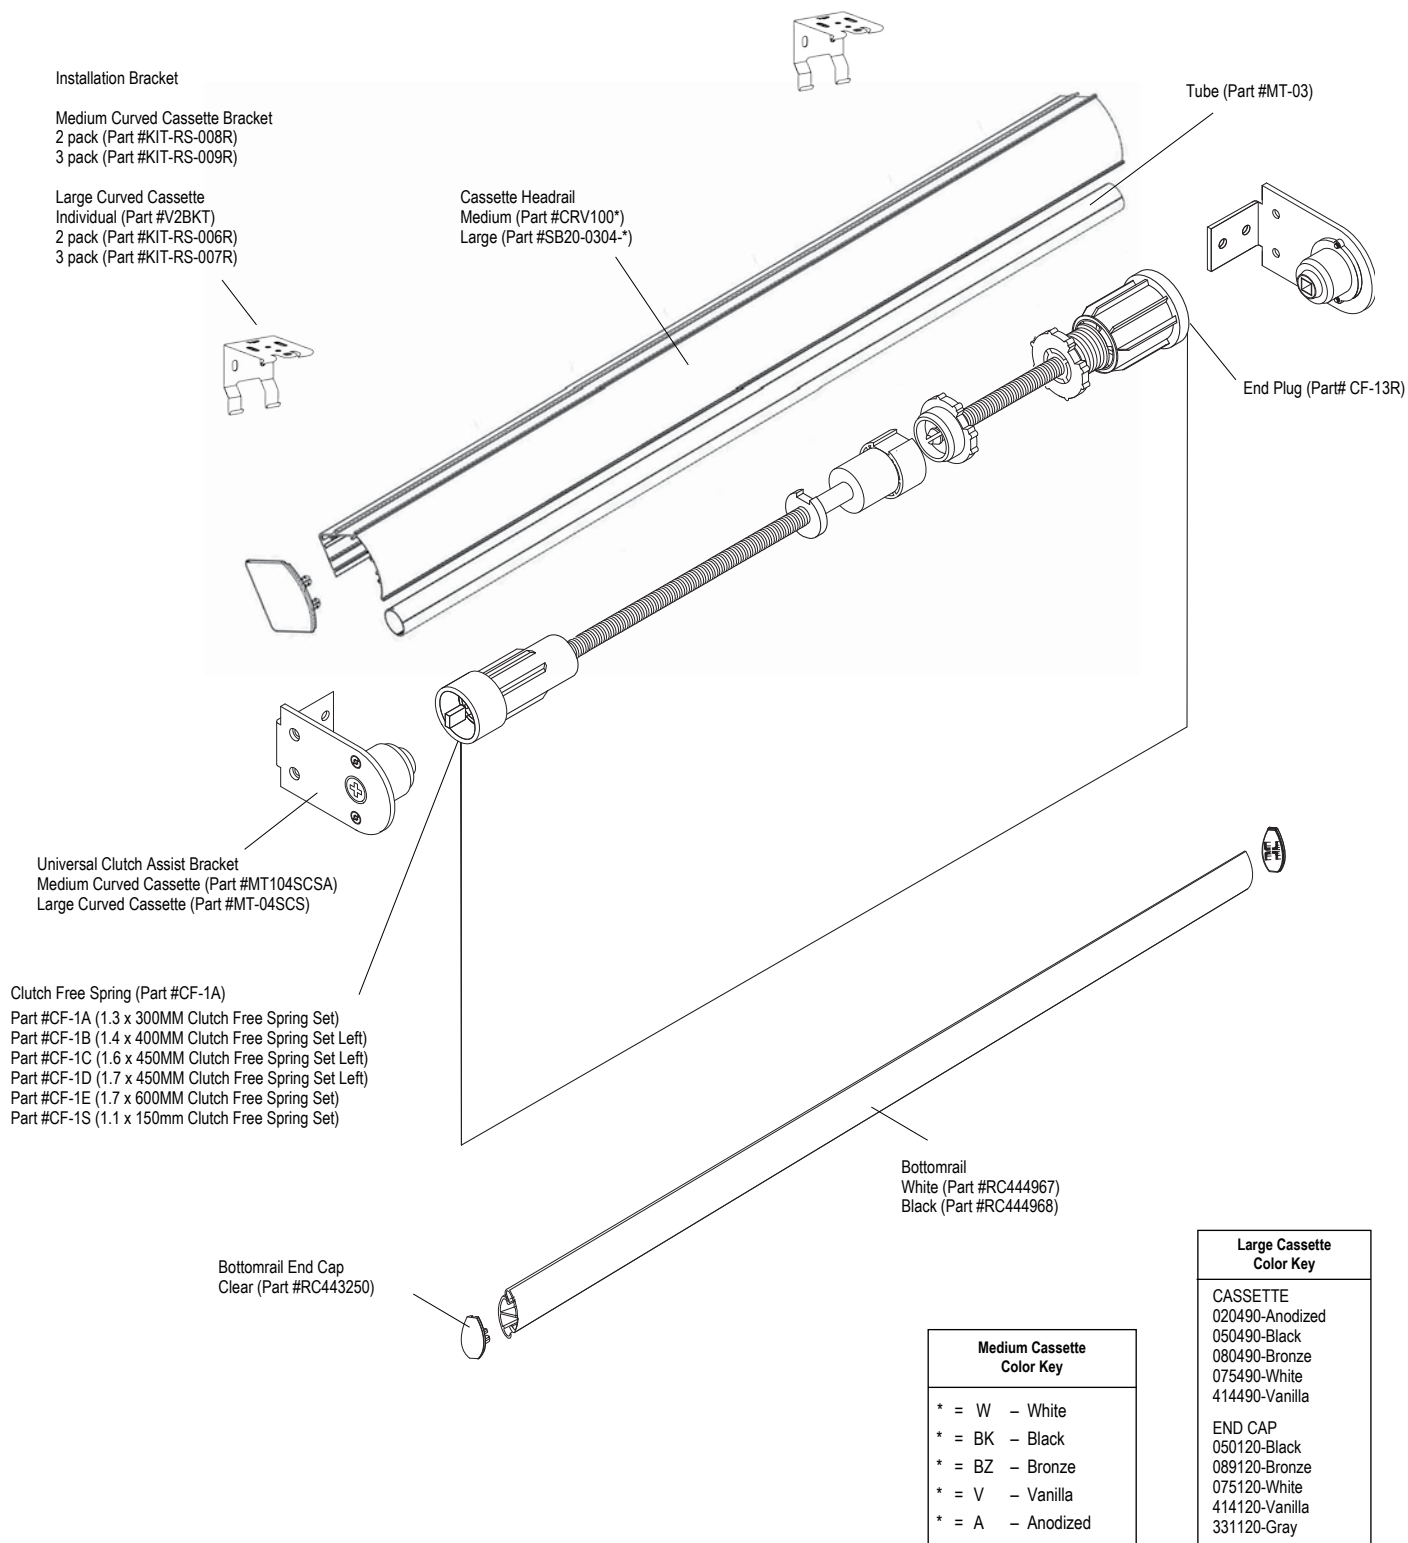

Product Components - Cordless Roller Shade with Mounting Bar

Product Components - Cordless Roller Shade with Cassette

Medium Cassette Color Key	
*	W - White
*	BK - Black
*	BZ - Bronze
*	V - Vanilla
*	A - Anodized