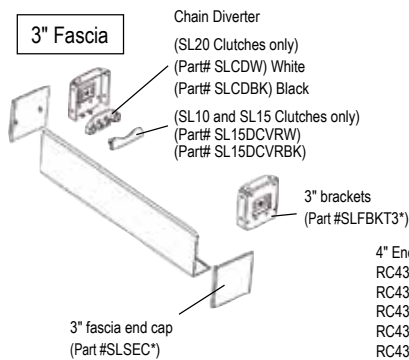

Internal Cassette Brackets

Medium/Large Curved Cassette (Part #CRUSLB660)
Small Curved Cassette (Part #CRUSLB)

Bracket & Cover Color Key

- = W - White
- = BK - Black

Universal Brackets (without Cassette)

1-1/2" Projection (Part #KIT-RS-002R - White)
(Part #KIT-RS-003R - Black)
(Part #SLB660 - Zinc)

2" Projection (Part #SLB680R*)

2-7/8" Projection (Part #XLF41 - White)
(Part #SLB690RBK - Black)
(Part #SLB690R - Zinc)

Dual Mounting Bracket Black (Part #XLB65)
White (Part #XLB61)

Bracket Covers

1-1/2" Bracket Cover (Part #KIT-RS-015R - White 2 Pack)
(Part #KIT-RS-014R - Black 2 Pack)

2" Bracket Cover (Part #SLBC680*)

2-7/8" Bracket Cover (Part #SLBC690*)

3" Fascia

Hardware Color Key	
* = W - White	Fascia Diverter Chain & Cover in White or Black
* = V - Vanilla	
* = G - Silver	
* = BZ - Bronze	
* = BK - Black