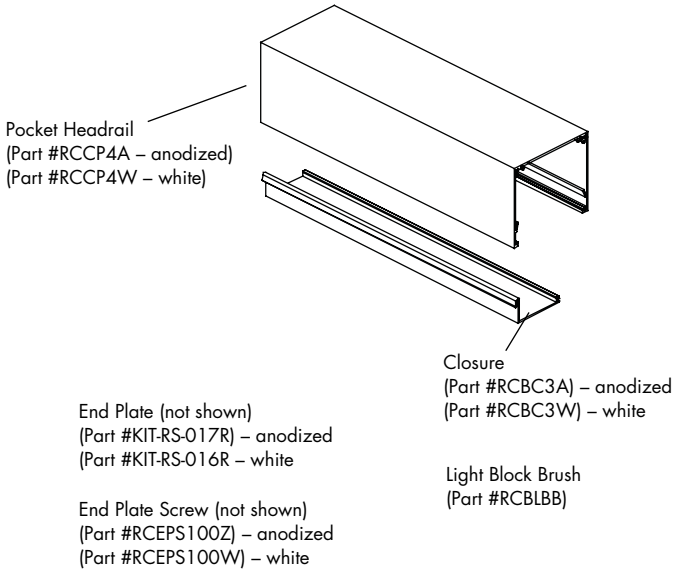

Roller Pro Shades

POCKET HEADRAIL - SIDE AND BOTTOM CHANNELS

Pocket Headrail

- The aluminum pocket headrail (4" x 4") with closure and end plates conceals and protects the shade mechanism.
- Available in white and anodized aluminum finishes.

Pocket Head Rail and Side Channels

Side and Bottom Channels

- Aluminum side and bottom channels prevent light leaks around the edges and bottom of shades.
- Ideal for room darkening.
- Available in white and anodized aluminum finishes.
- Side channels feature light-blocking wool pile.