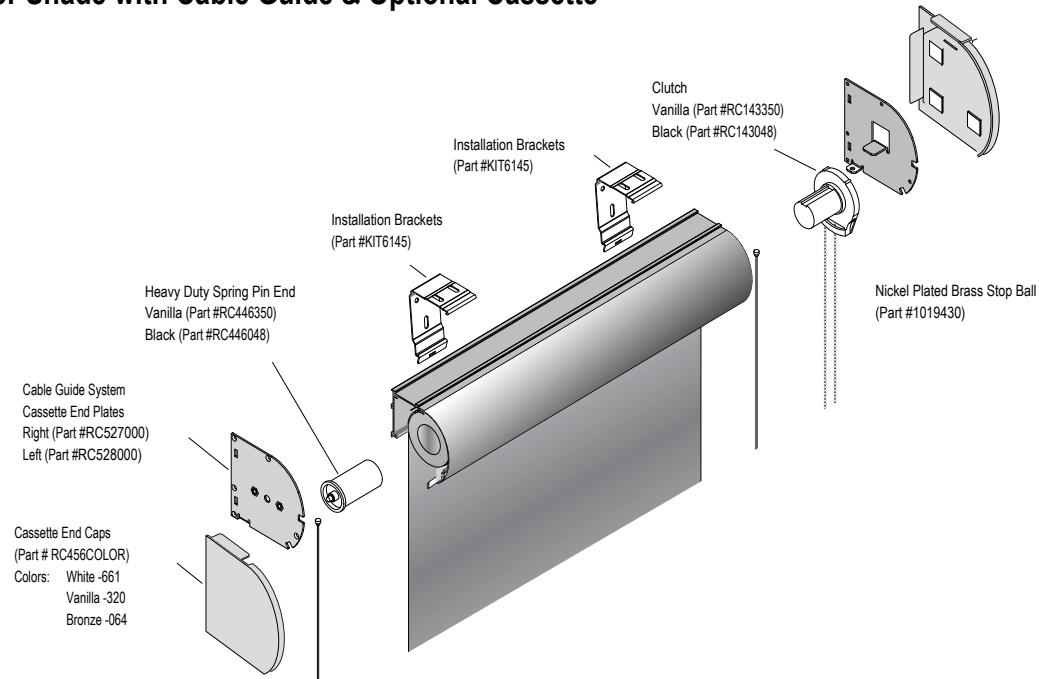

Note: Spacer block and extension brackets are not available.

Product Components - Exterior Shades

Exterior Shade with Cable Guide

Exterior Shade with Cable Guide & Optional Cassette

Effective 1/18/21

Product Components - Exterior Shade with Cassette & Grommet