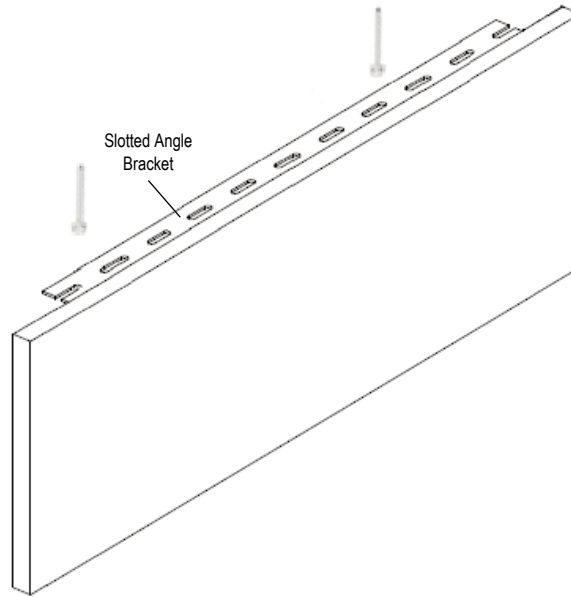

NEW Fabric Cornice - Launched 5/1/2021

Inside Mount