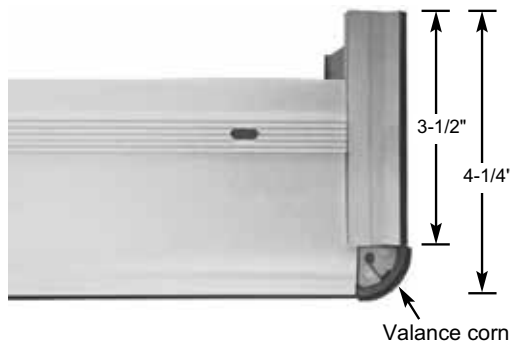

Inside Mount

No Returns is Standard

Custom Size returns are available between 2 1/4" to 3 1/2"

Note: When ordering returns, the valance corner cap adds 3/4" to the valance return depth.

FINISHED DIMENSIONS	
Valance Drop Size	3 5/8"
Valance Return Size (Outside Mount)	3 1/2"
Specifications	
Minimum Width	12"
Maximum Width	144"
Inside Mount	
Valance with No Returns	Ordered Width minus 1/8"
Valance with Returns	Ordered Width plus 1 1/4"
Outside Mount	
Valance with No Returns	Ordered Width plus 1"
Valance with Returns	Ordered Width plus 2 3/8"
End to End (Net Size) Mount	
Valance with No Returns	Ordered Width
Valance with Returns	Ordered Width

Deluxe Valance Surcharge	24"	30"	36"	48"	60"	72"	84"	96"	108"	120"	132"	144"
Fabric Insert	54	59	66	76	89	95	100	111	120	122	133	142

Standard height is 3 5/8". Direction of fabric insert follows shade installed below. If valance is wider than material width, and shade below is not railroaded, valance will be made with a center seamed fabric insert.