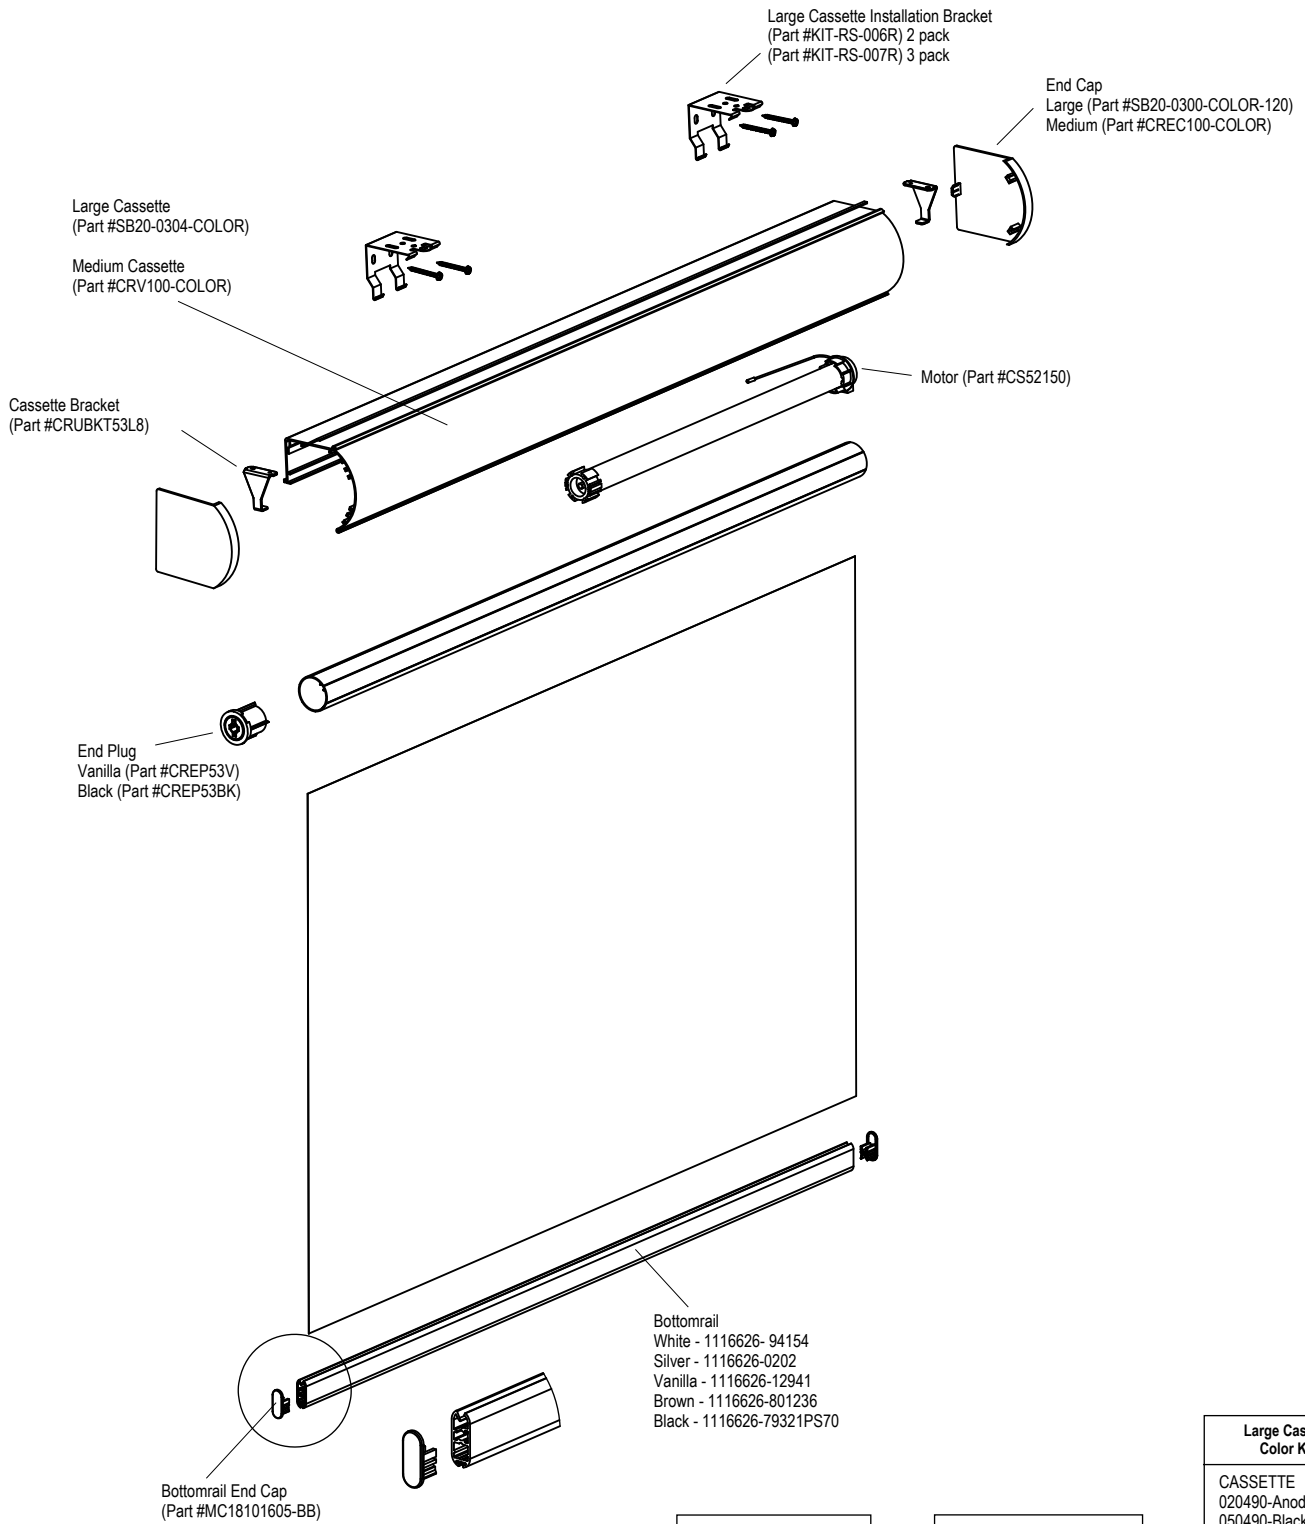

Product Components - Simplicity Rechargeable with Cassette

Medium End Cap Color Key	
* = W	- White
* = V	- Vanilla
* = BZ	- Bronze
* = BK	- Black
* = G	- Gray

Medium Cassette Color Key	
* = W	- White
* = BK	- Black
* = BZ	- Bronze
* = V	- Vanilla
* = A	- Anodized

Large Cassette Color Key	
CASSETTE	
020490	- Anodized
050490	- Black
080490	- Bronze
075490	- White
414490	- Vanilla
END CAP	
050120	- Black
089120	- Bronze
075120	- White
414120	- Vanilla
331120	- Gray