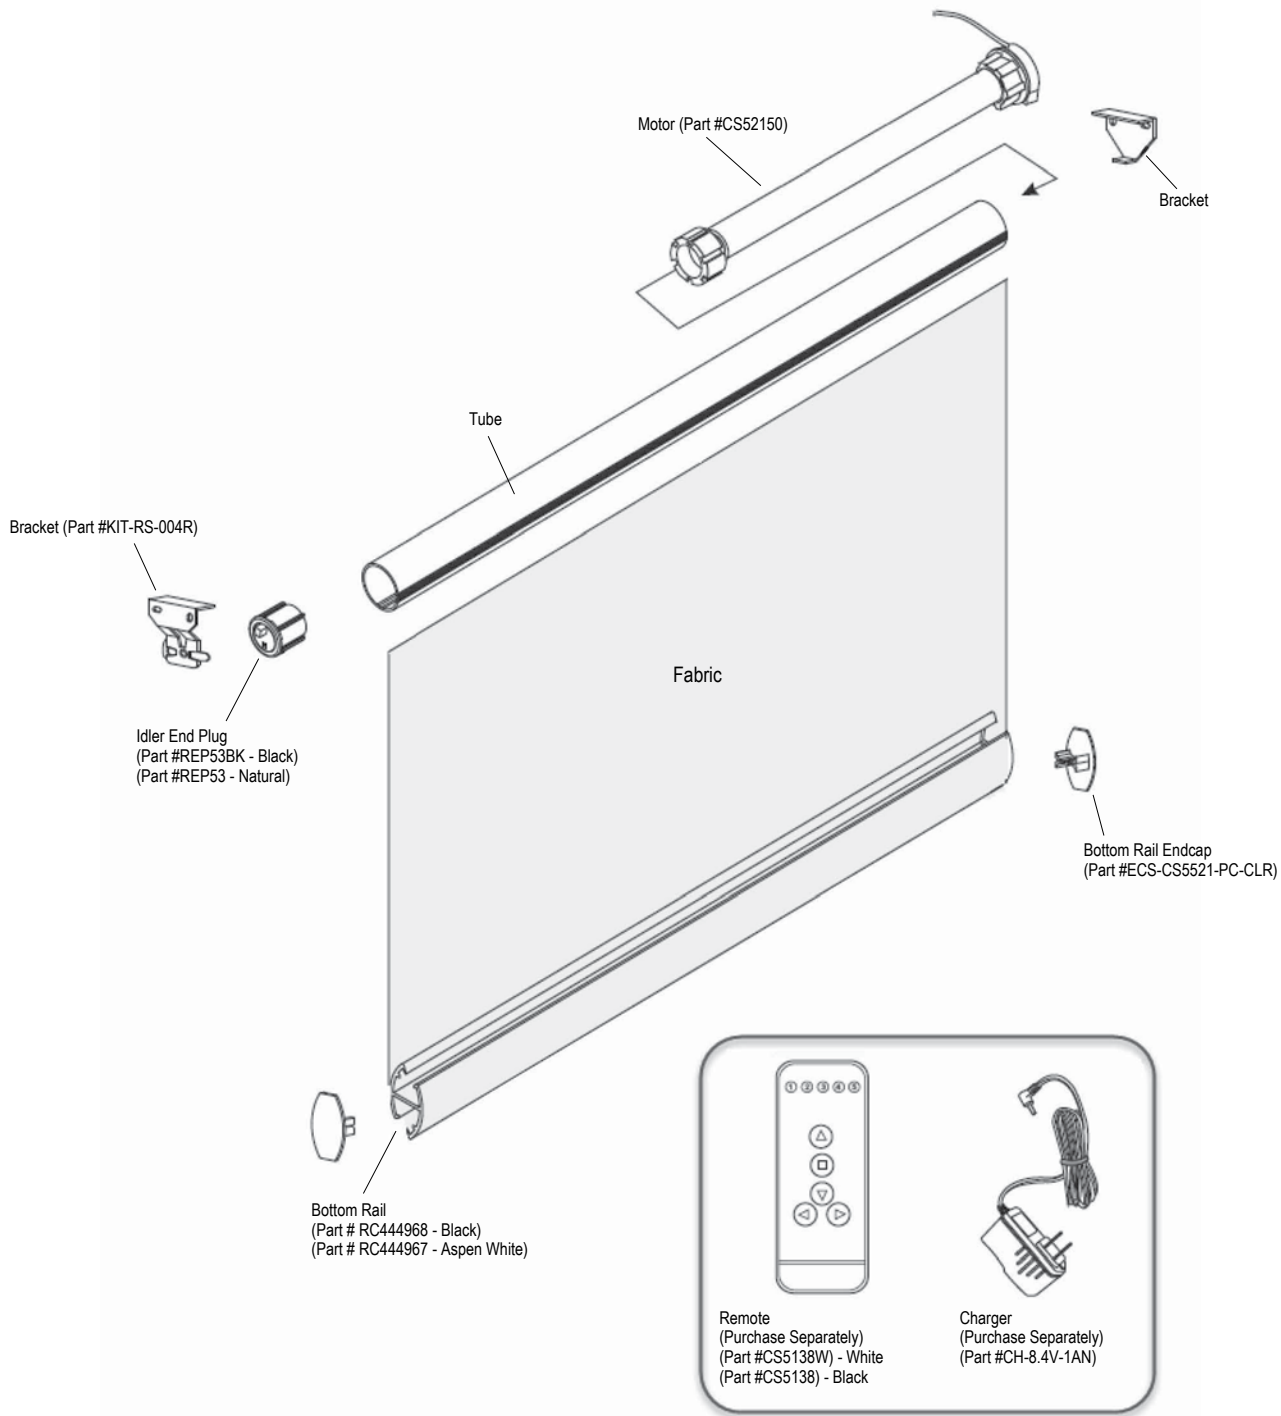

Product Components - Simplicity Rechargeable without Cassette