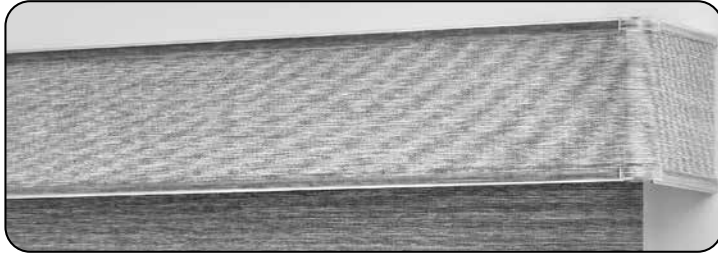

Roller Pro Shades DELUXE VALANCE

The optional Deluxe Valance is a great option over dual roller shades or when a cassette option is not desired. It has a clear edge groove to hold the coordinating fabric in place.

The Insert Fabric will run in the same direction as the shade fabric. If valance is wider than the material width, and the shade fabric is not railroaded, the insert strip will have a center seam.

Outside Mount

Return length only available in 3 1/2"