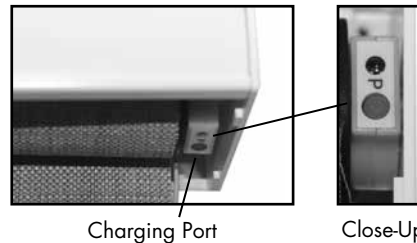

The charger is black and comes with a 13' wire. The dimensions are 1" wide x 2½" length x 1¼" deep.

Simplicity Motor Hand Held Remotes

The Simplicity Remote features 5 individual frequency channels and an All channel that will to operate all the shades at once. WHEN ORDERING PLEASE SPECIFY WHICH CHANNELS ARE ASSIGNED TO EACH SHADE OR GROUP OF SHADES. For example; program line 1 to channel 1, line 2 and 3 to channel 2, etc. If no channels are assigned at time of order, all shades will be programmed to Channel 1. To reprogram channel assignments, please refer to the installation instructions and/or view the video at comfortexdealers.com/products/motortechsupport.html.