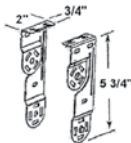

Internal Cassette Brackets

Medium/Large Curved Cassette (Part #CRUSLB660)
Small Curved Cassette (Part #CRUSLB)

Bracket & Cover Color Key

- = W - White
- = BK - Black

Universal Brackets (without Cassette)

1-1/2" Projection (Part #KIT-RS-002R - White)
(Part #KIT-RS-003R - Black)
(Part #SLB660 - Zinc)

2" Projection (Part #SLB680R*)

2-7/8" Projection (Part #XLF41 - White)
(Part #SLB690RBK - Black)
(Part #SLB690R - Zinc)

Dual Mounting Bracket Black (Part #XLB65)
White (Part #XLB61)