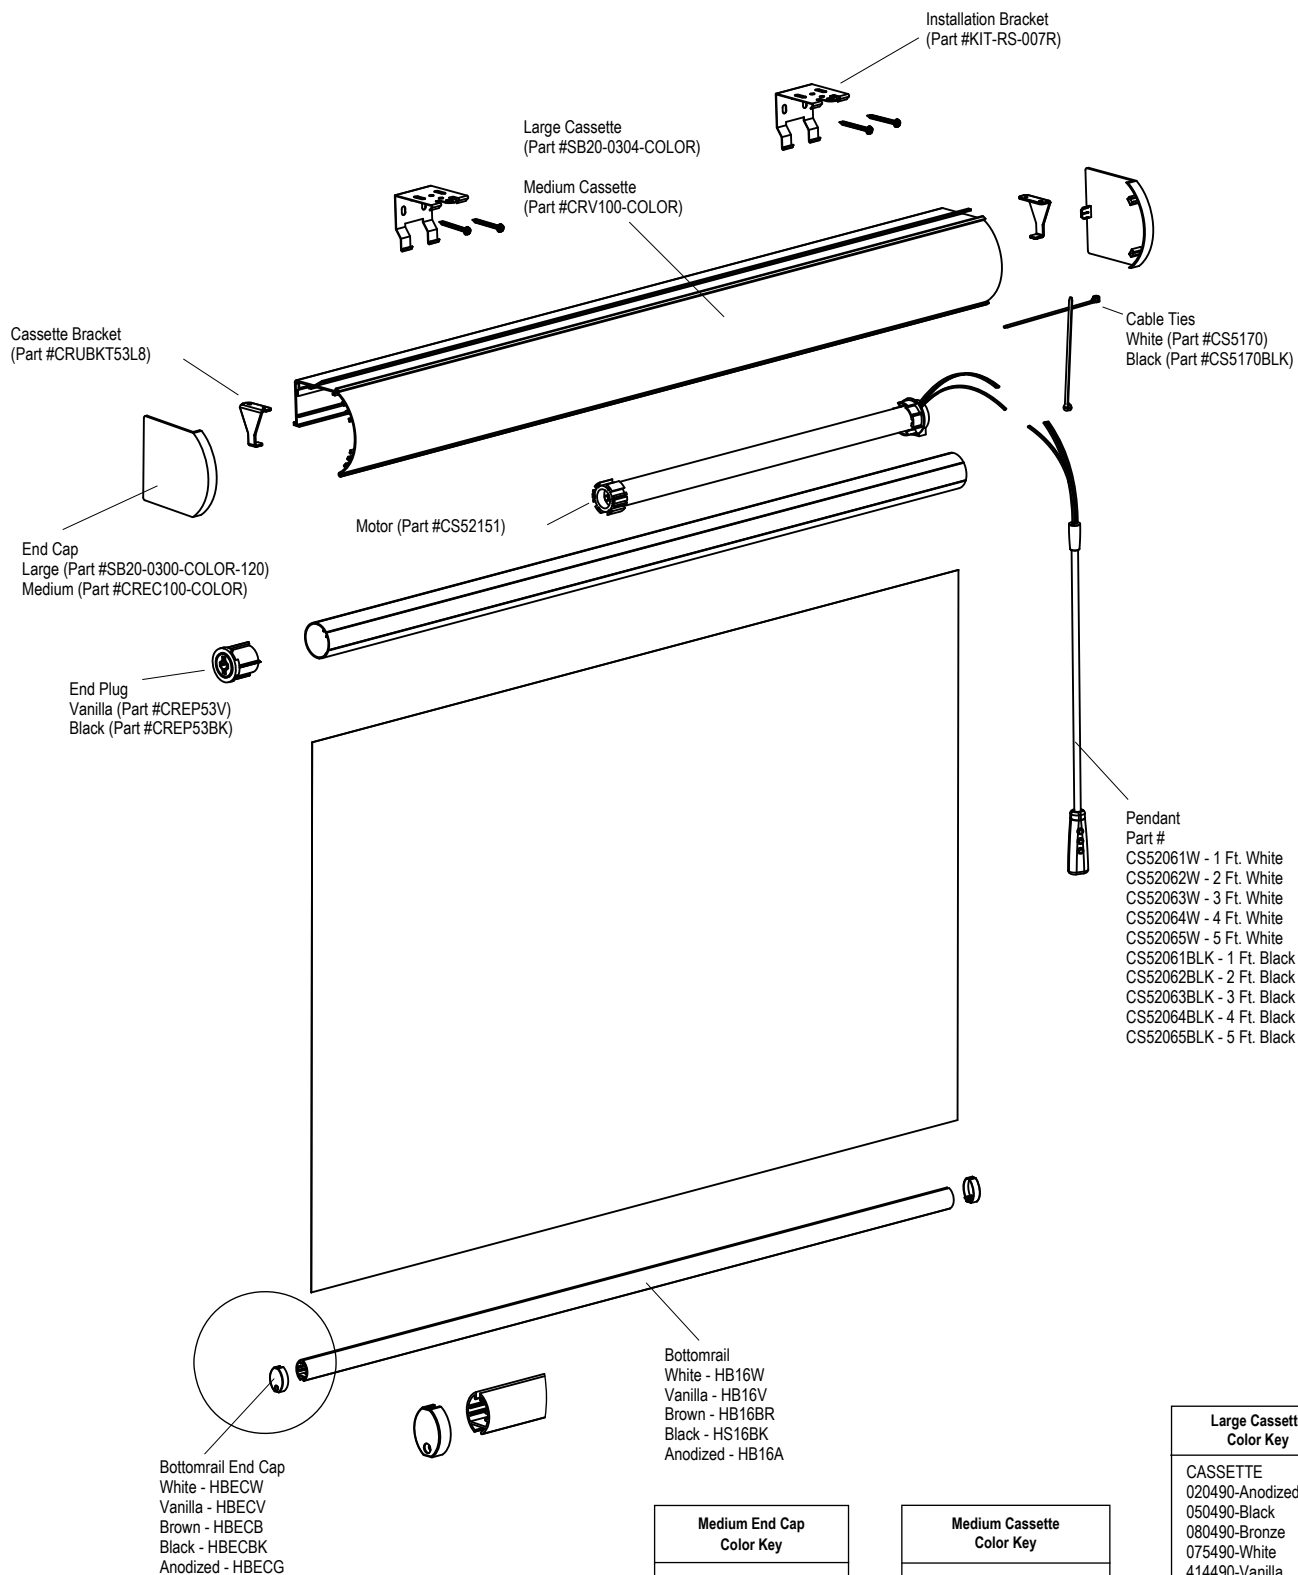

Product Components - PowerWand™ with Cassette

Bottomrail
White - HB16W
Vanilla - HB16V
Brown - HB16BR
Black - HS16BK
Anodized - HB16A

Bottomrail End Cap
White - HBECW
Vanilla - HBECV
Brown - HBECB
Black - HBECBK
Anodized - HBECG

Medium End Cap Color Key
* = W - White
* = V - Vanilla
* = BZ - Bronze
* = BK - Black
* = G - Gray

Medium Cassette Color Key
* = W - White
* = BK - Black
* = BZ - Bronze
* = V - Vanilla
* = A - Anodized

Large Cassette Color Key
CASSETTE
020490-Anodized
050490-Black
080490-Bronze
075490-White
414490-Vanilla
END CAP
050120-Black
089120-Bronze
075120-White
414120-Vanilla
331120-Gray