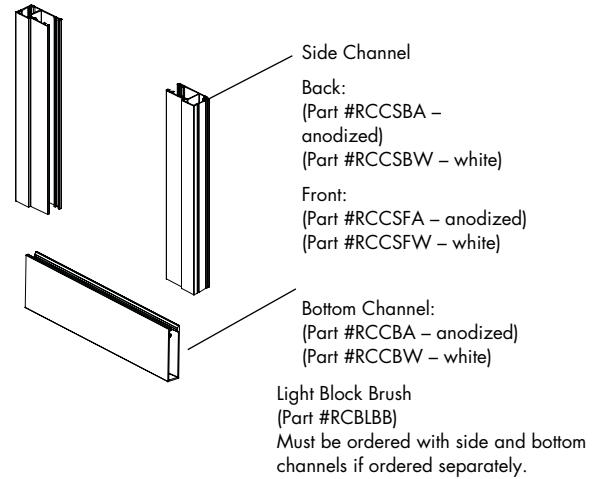

Roller Pro Shades

POCKET HEADRAIL - SIDE AND BOTTOM CHANNELS

Pocket Headrail

- The aluminum pocket headrail (4" x 4") with closure and end plates conceals and protects the shade mechanism.
- Available in white and anodized aluminum finishes.

Side and Bottom Channels

- Aluminum side and bottom channels prevent light leaks around the edges and bottom of shades.
- Ideal for room darkening.
- Available in white and anodized aluminum finishes.
- Side channels feature light-blocking wool pile.

CHANNELS - FLAT SURCHARGES

- Side Channels .....add $208
- Bottom Channel .....add $147

Note: Side Channels are available with the Pocket Headrail, 4" Fascia, and R-Series Clutches only.

Fabric deduction with side channels is 2 3/4" for the headrail cut width.

FINISHED DIMENSIONS	
Inside Mount	Ordered Width minus 1/8"
Outside Mount	Ordered Width plus 1/4"
Exact End to End Mount	Ordered Width

Pocket Head Rail	24"	30"	36"	48"	60"	72"	84"	96"	108"	120"	132"	144"
	133	187	219	272	324	378	425	483	535	589	641	694