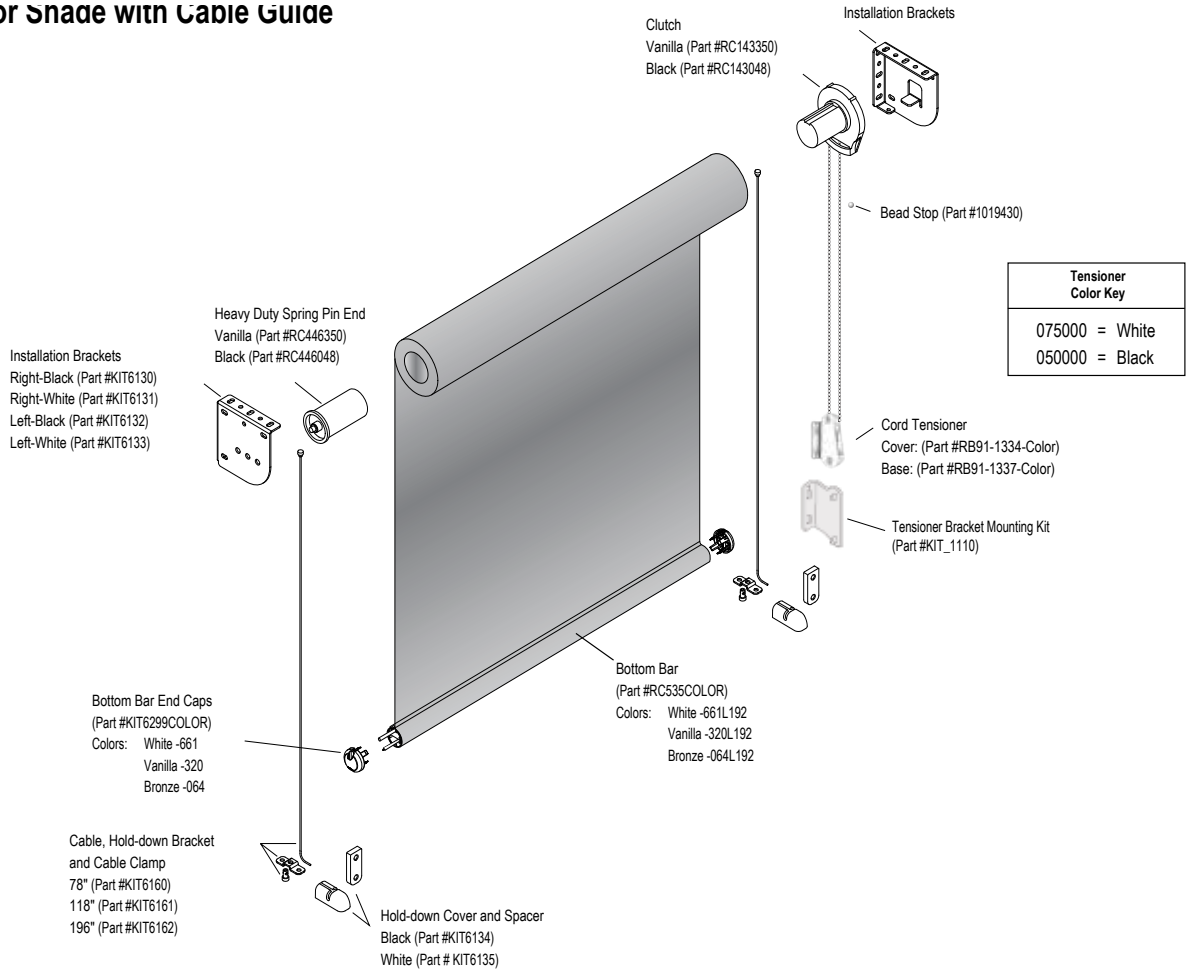

Note: Spacer block and extension brackets are not available.

Product Components - Exterior Shades

Exterior Shade with Cable Guide

Exterior Shade with Cable Guide & Optional Cassette

Effective 1/18/21

Product Components - Exterior Shade with Cassette & Grommet