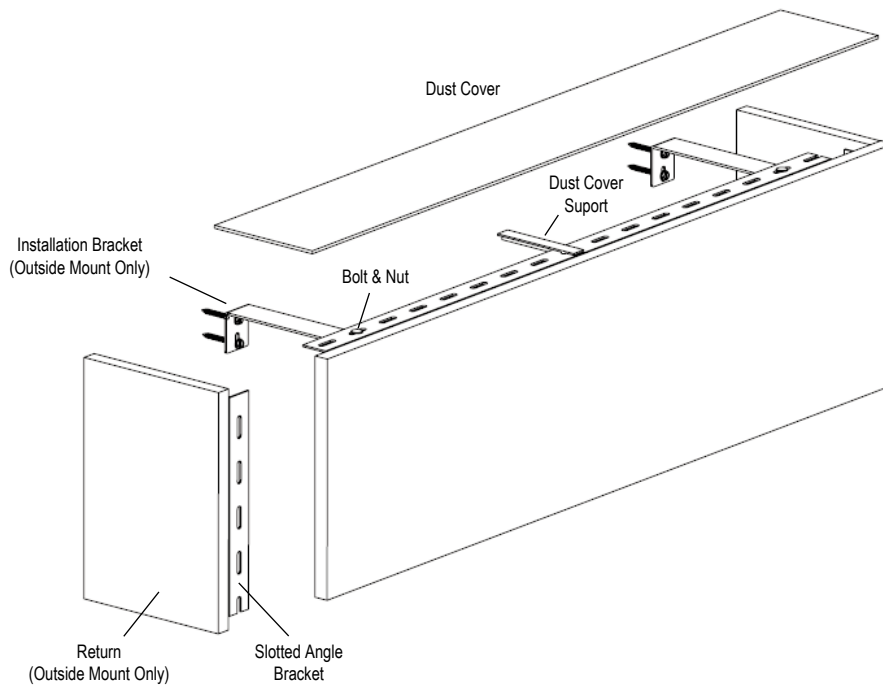

Outside Mount

Note: Dust cover only comes with cornice 1-1/2", 4" & 6" return.