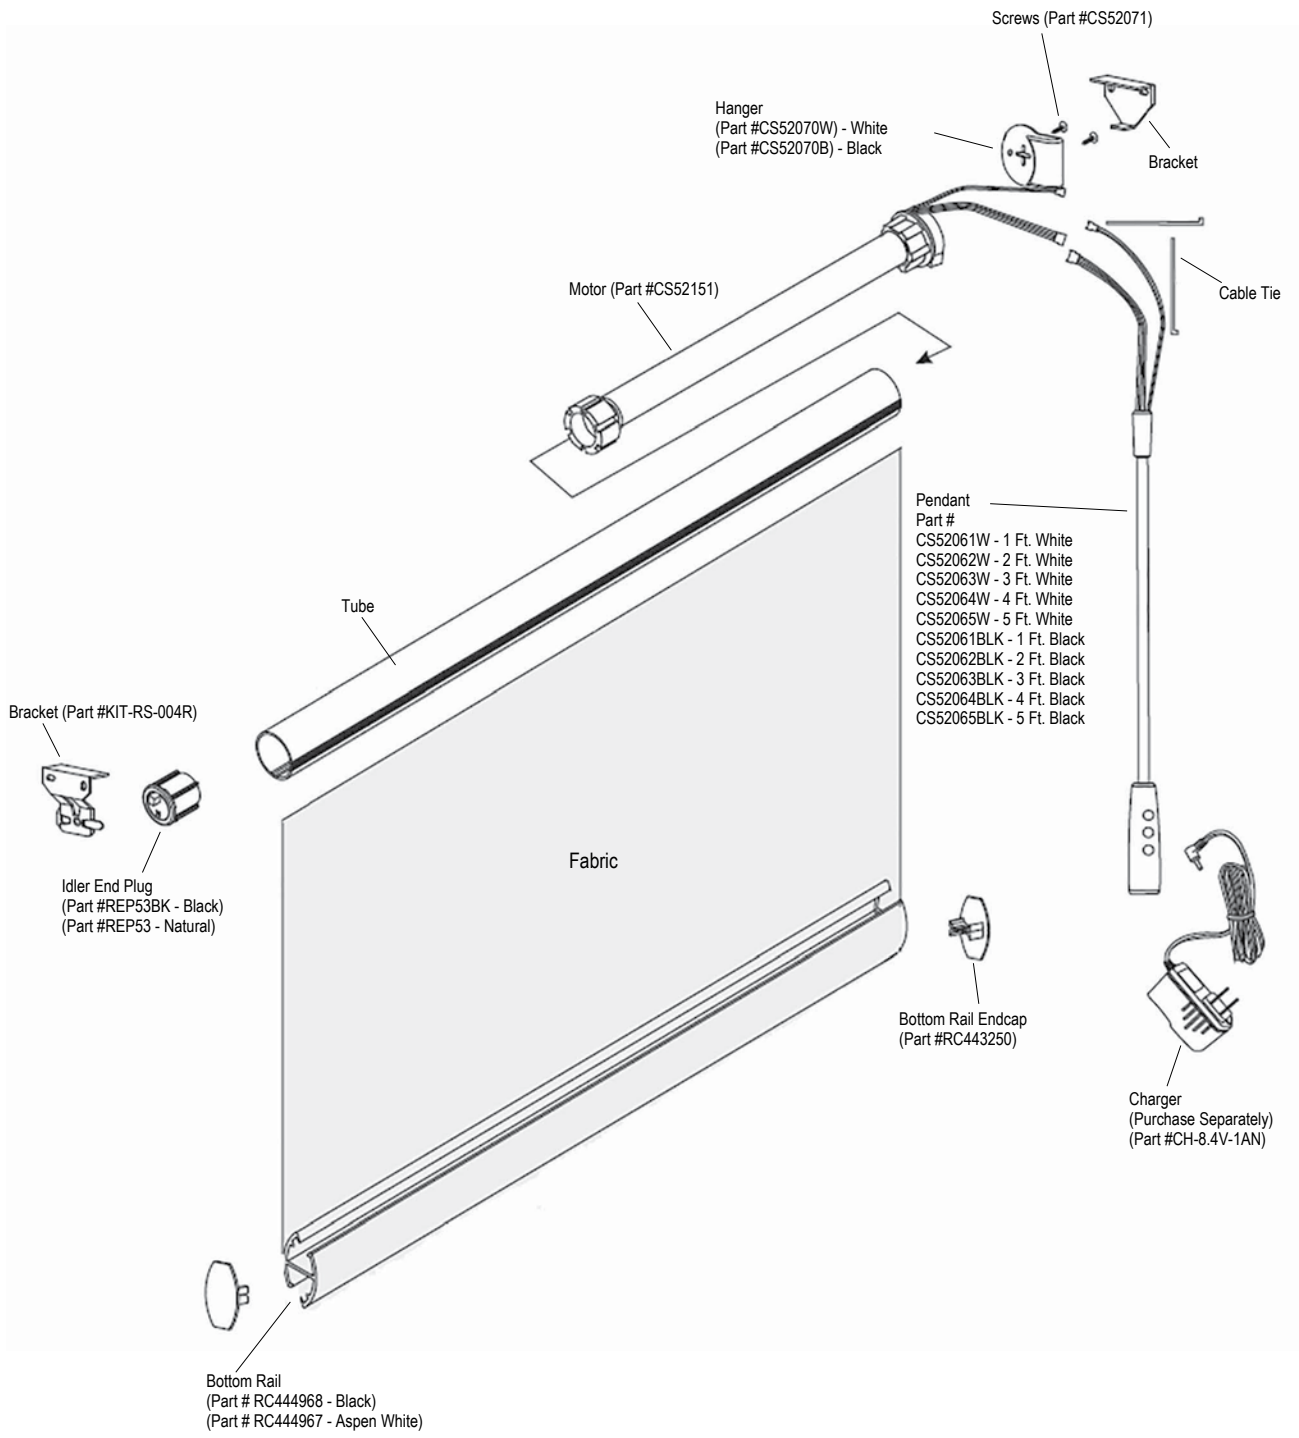

Product Components - PowerWand™ with No Top Treatment