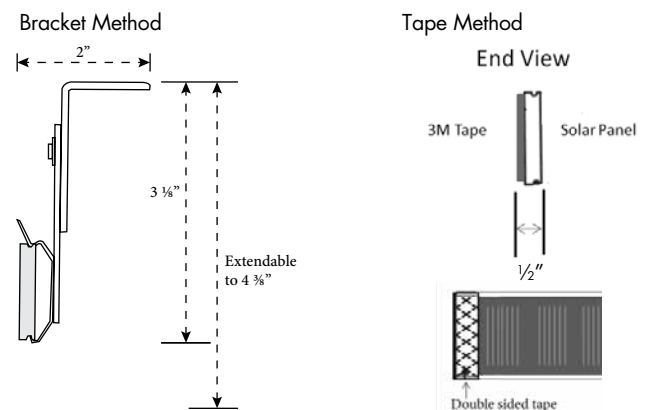

Tape goes on the face (black side) of the panel.

If the solar panel is mounted directly behind the headrail at the top of the window, you need to make sure that the solar panel does not interfere with the shade mounting brackets also. The solar panel can go between brackets spaced apart, or behind brackets if the depth of the window casing allows.