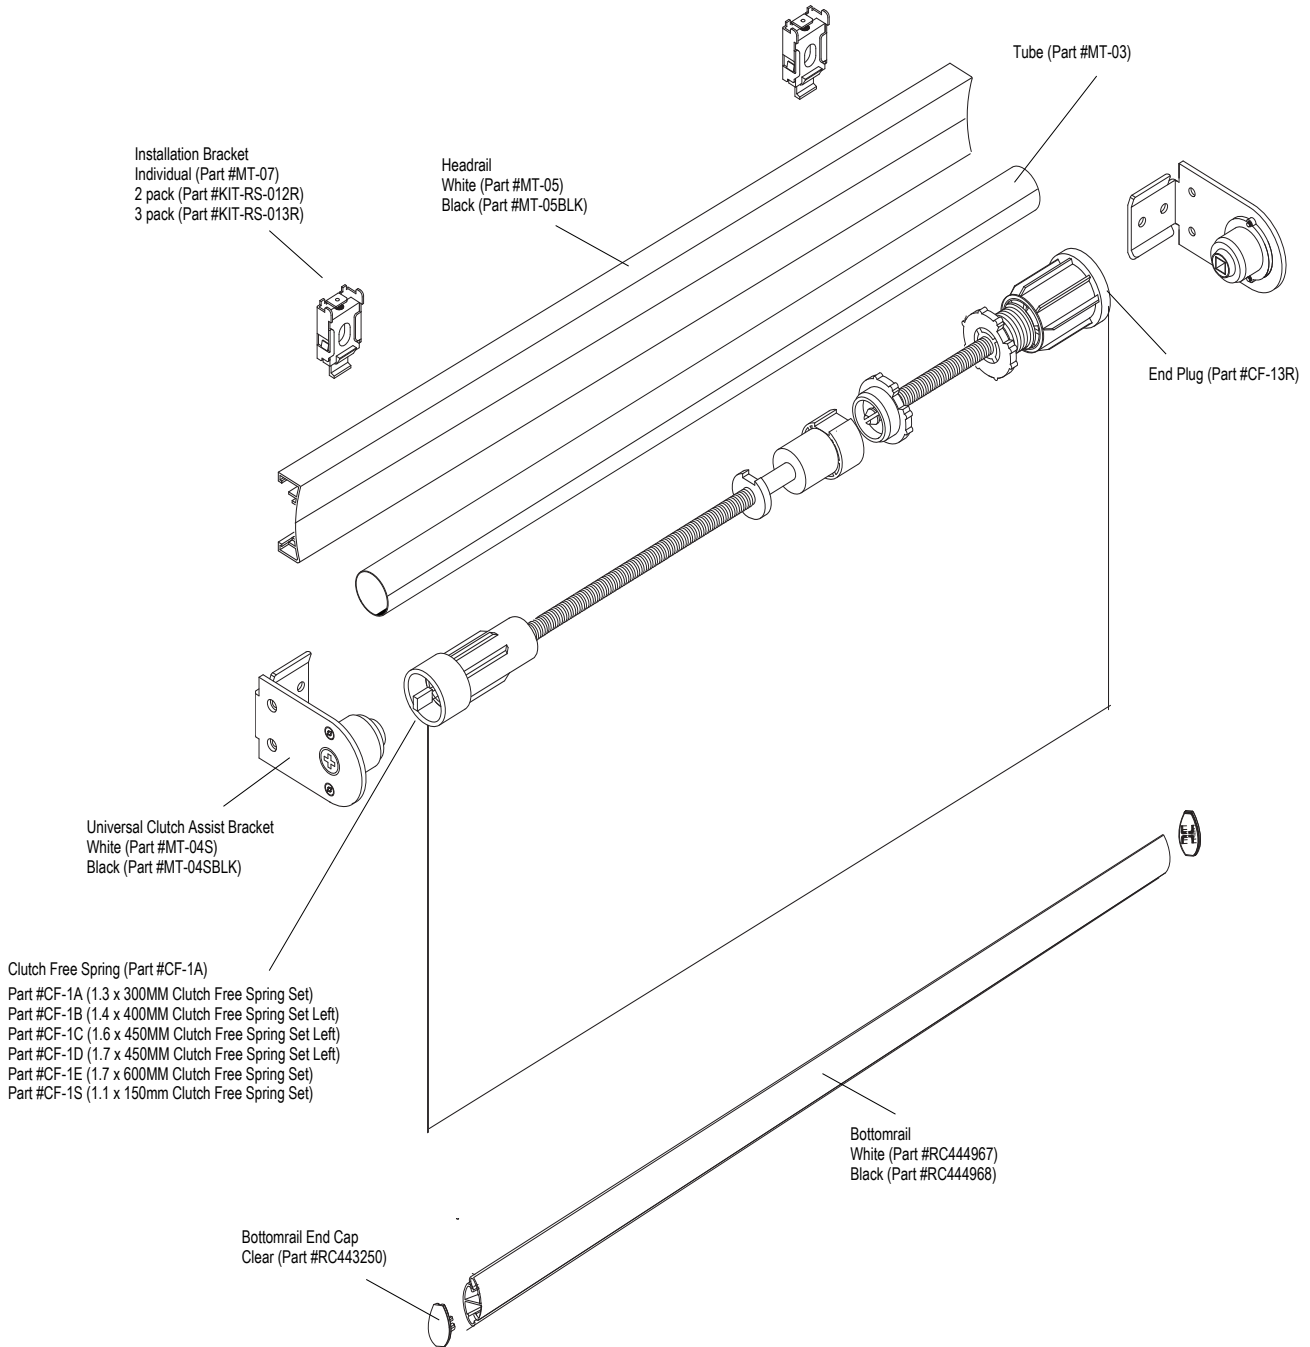

Product Components - Cordless Roller Shade with Mounting Bar

Product Components - Cordless Roller Shade with Cassette

Medium Cassette Color Key	
*	W - White
*	BK - Black
*	BZ - Bronze
*	V - Vanilla
*	A - Anodized