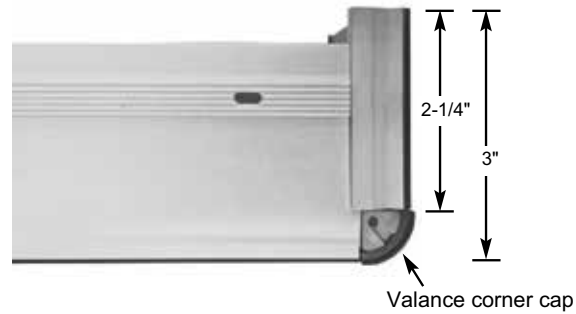

Return length only available in 3 1/2"

Inside Mount

No Returns is Standard

Custom Size returns are available between 2 1/4" to 3 1/2"

Note: When ordering returns, the valance corner cap adds 3/4" to the valance return depth.