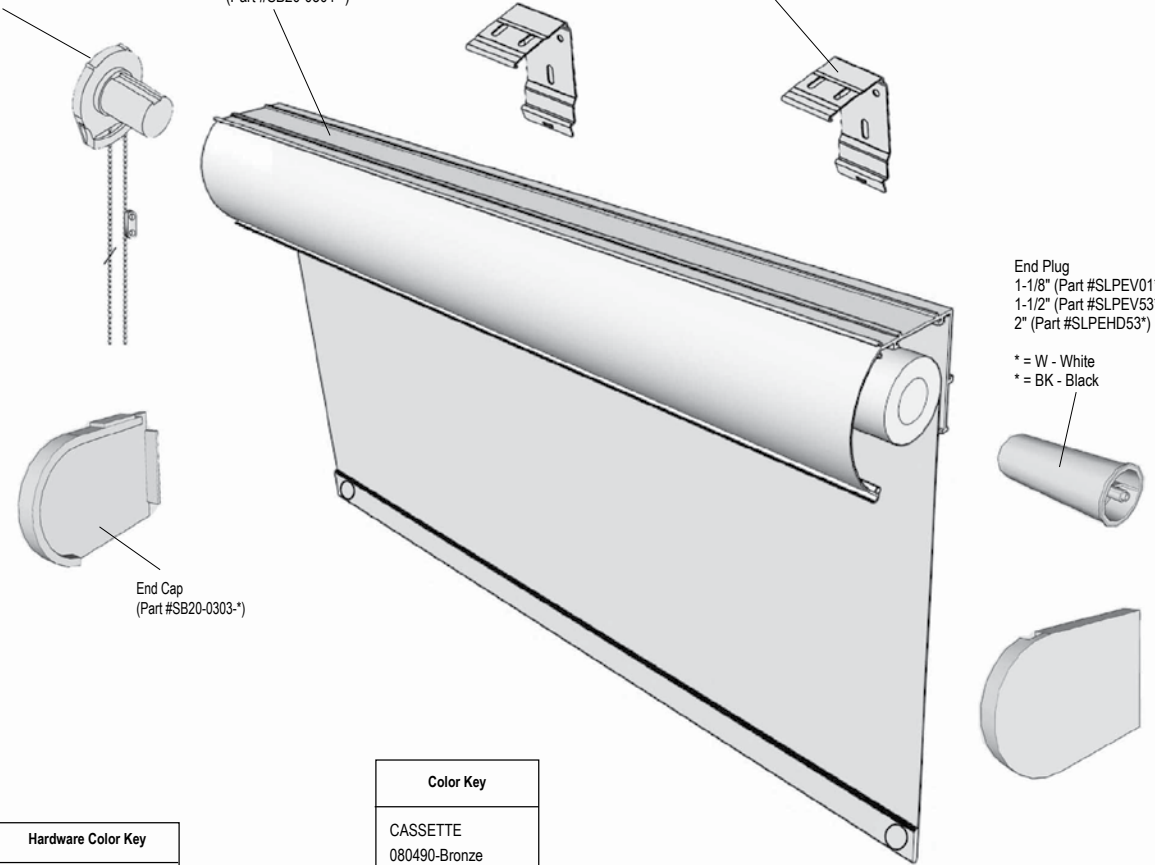

Product Components - Exterior Shade with Cassette & Grommet

Clutch
(Part #SL10H01*EXT)
(Part #SL15H01*EXT)
(Part #SL20H53*EXT)
(Part #SL30H53*EXT)

* = W - White
* = BK - Black

Cassette Headrail
(Part #SB20-0304-*)

Installation Bracket
(Part #CRUSLB660EXT)

End Plug
1-1/8" (Part #SLPEV01*)
1-1/2" (Part #SLPEV53*)
2" (Part #SLPEHD53*)

* = W - White
* = BK - Black

End Cap
(Part #SB20-0303-*)

Hardware Color Key	
*	W - White
*	BK - Black
*	BZ - Bronze
*	VA - Vanilla
*	SL - Silver

Color Key	
CASSETTE	
	080490-Bronze
	075490-White
	414490-Vanilla
END CAP	
	089120-Bronze
	075120-White
	414120-Vanilla