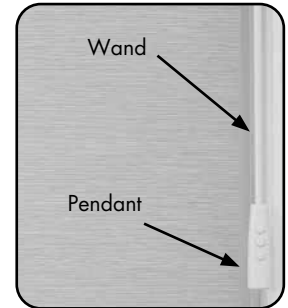

Roller Pro Shades

7.4V SIMPLICITY POWERWAND™ MOTORIZATION

Roller Pro Roller Shades can be fabricated with the Rechargeable Power Wand option.

The Rechargeable Power Wand provides an easy, cord free motorized operation for the budget savvy homeowner. Rechargeable Power Wand uses Simplicity motors and components.

- Rechargeable Power Wand is available for No Head Rail and with Medium and Large Cassette Valances
- The No Head Rail option can use R-series hardware

Roller Pro Roller Shade Rechargeable Power Wand Upgrade Surcharges

All standard discounts apply to Power Wand™ Shades.

- Rechargeable Power Wand Pendant and Wand: $188.00
- Charger for Rechargeable Power Wand (required): $45.00

Rechargeable Power Wand Roller Shade Specifications

All Roller Shade Fabrics

Minimum Width: 19"

Minimum Height: 12"

Maximum Width: See fabric specifications on pages 48 - 62 for size information.

Rechargeable Power Wand Shades Operation

Press the up or down button on the pendant to raise or lower the shading to your desired position.

Programming the upper and lower limits is completed at the factory. These can be easily adjusted in the field if desired.

Programming the favorites position is completed after shade installation.

Rechargeable Power Wand Appearance

- The Rechargeable Power Wand wand and pendant is attached to the head rail and requires no additional mounting.
- The No Head Rail Rechargeable Power Wand wand must be attached to the motor before mounting.
- The wand and pendant hangs down the front of the shade.
- The top and bottom buttons lift and lower the shade to the upper and lower limits. The center button is the favorites and stop button.
- Pendant is 2½" long.