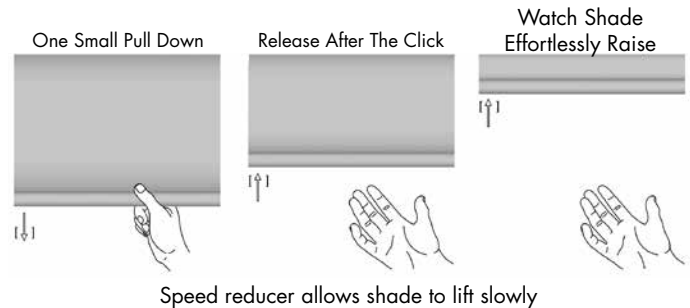

TouchLift Cordless

- Shade lowers manually by hand.
- Shade slowly raises automatically with slight pull on the bottom hem.
- Shade comes pre-assembled on a mounting rail. The rail and mounting brackets are white and black.
- Not available on exterior shades.
- Handle only available on fabric wrapped rail.
- Minimum shade width – 18"
- Minimum shade height – 24"
- Maximum shade size – see **Product Size Specifications - Touchlift** section for maximum shade size